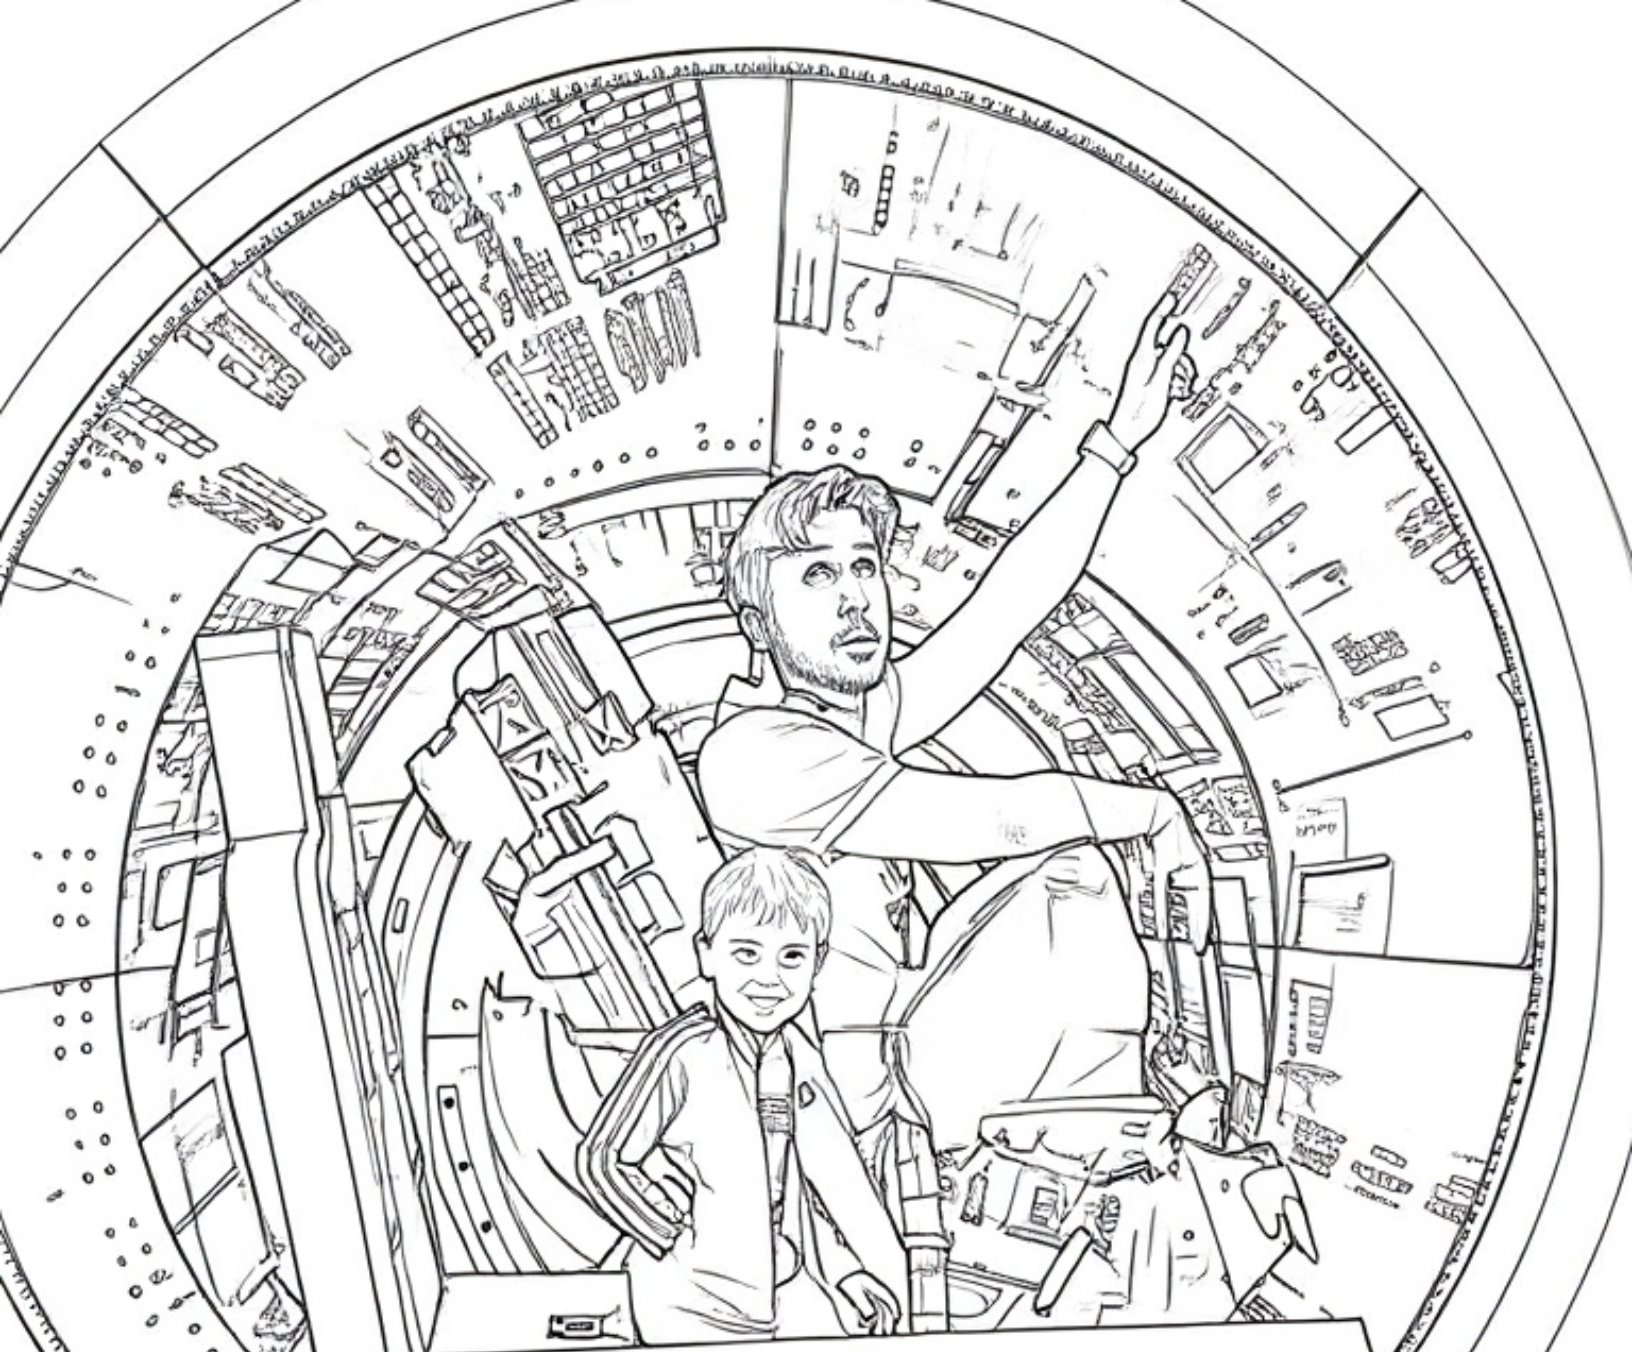

Disney • PIXAR

TOY  
STO  
LY

LY IN THEATERS  
JUNE 19

**PROJECT**

**HAIL  
MARY**

**ONLY IN THEATERS 05.20.26  
FILMED FOR IMAX**

**AMC THEATERS**

**3 FT**  
**PIT DEPTH**

...ations without being clipped to the climbing harness by a team member

**While You Climb:**

**ALWAYS** follow court moderator instructions

**DO NOT** enter without permission from team member

**DO NOT ATTEMPT** if you are pregnant or have health problems

**You Must Exit The Climbing Area Once Your Turn Is Over**

**NONCOMPLIANCE MAY RESO**

**WARNING!**  
Play At Your Own Risk

**WARNING!**  
Play At Your Own Risk

*Sunday*

4:14 PM

3

**PEDIATRIC DENTAL  
CARE OF WILMINGTON**